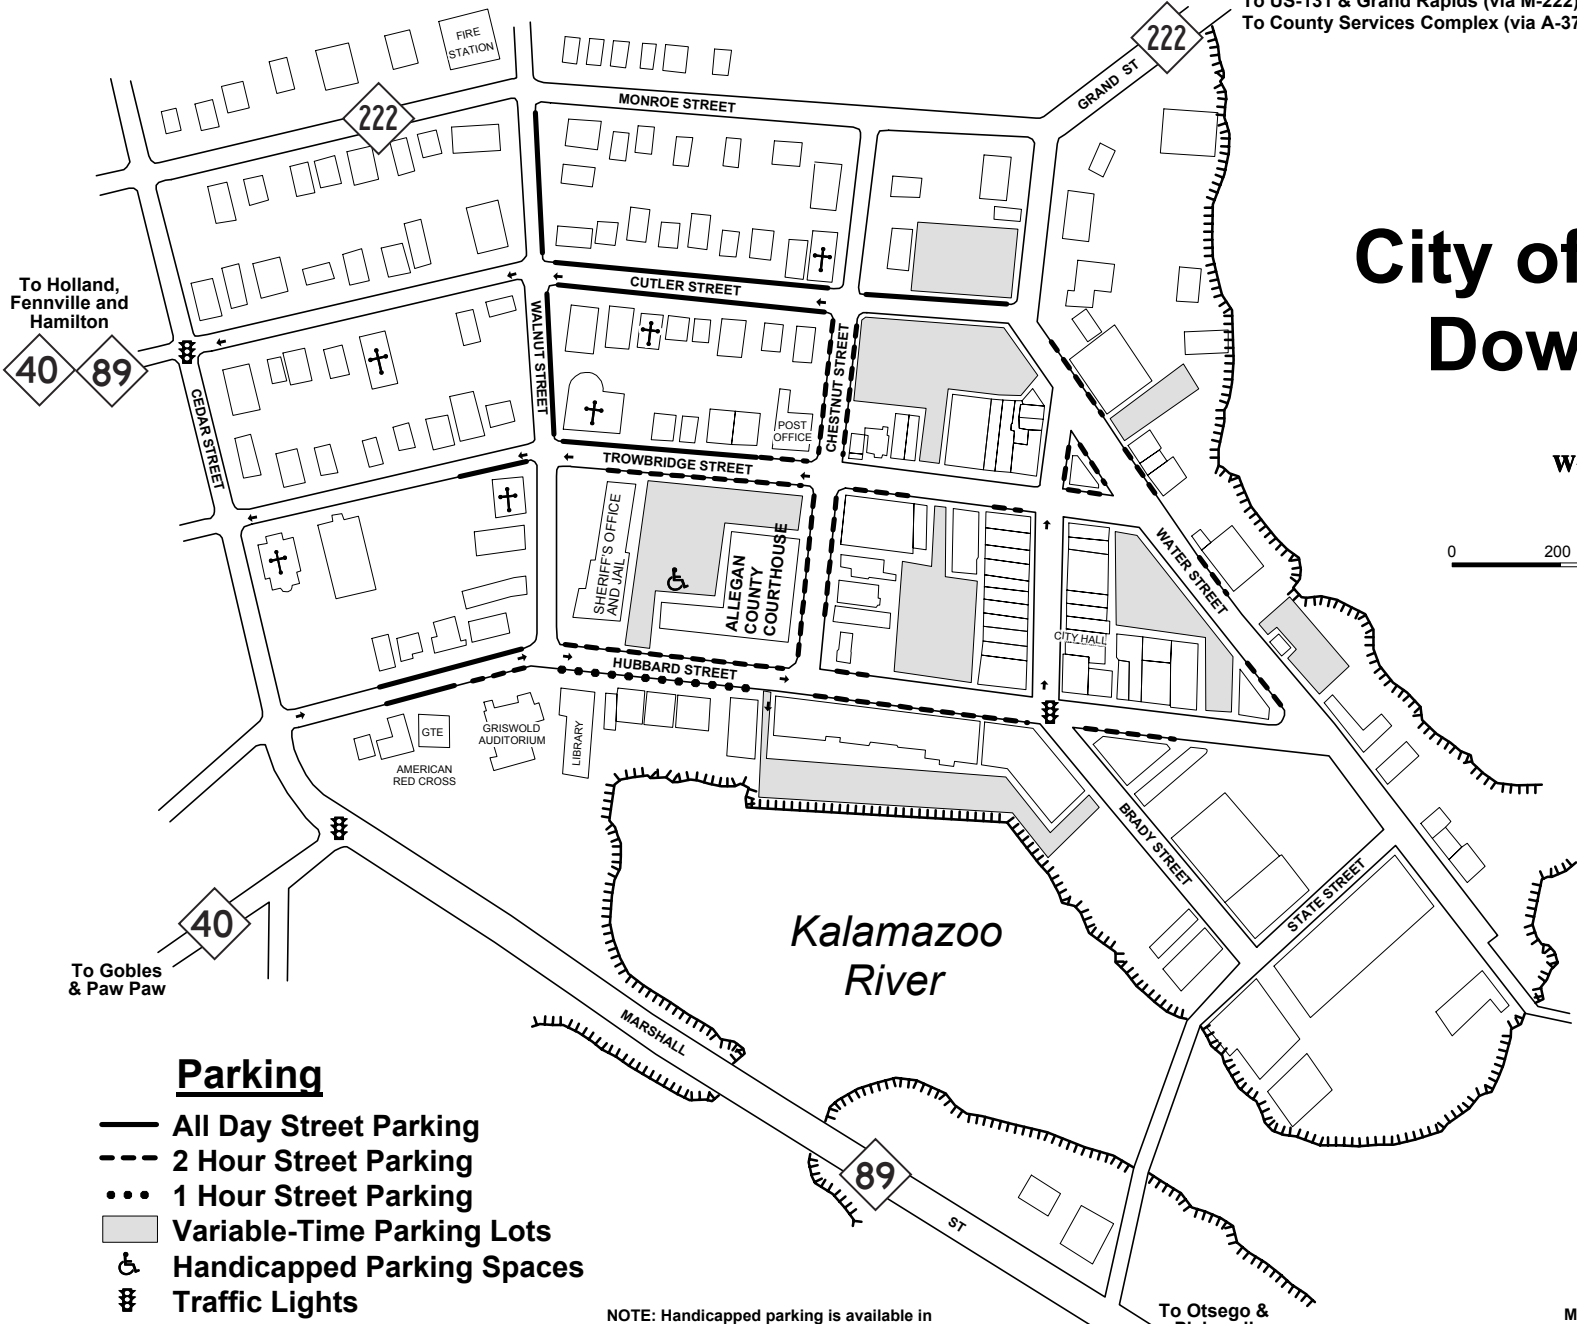

To US-131 & Grand Rapids (via M-222)
 To County Services Complex (via A-37/30th St)

City of Allegan Downtown

To Holland,
 Fennville and
 Hamilton

40 89

Parking

- All Day Street Parking
- - - 2 Hour Street Parking
- • • 1 Hour Street Parking
- ▭ Variable-Time Parking Lots
- ♿ Handicapped Parking Spaces
- ⚡ Traffic Lights
- ← One-way Streets

To Gobles
 & Paw Paw

40

Kalamazoo
 River

89

To Otsego &
 Plainwell

NOTE: Handicapped parking is available in various other places throughout the city

Map Prepared by Allegan County
 Land Information Services (LIS)
 (limited revision 11/2010)